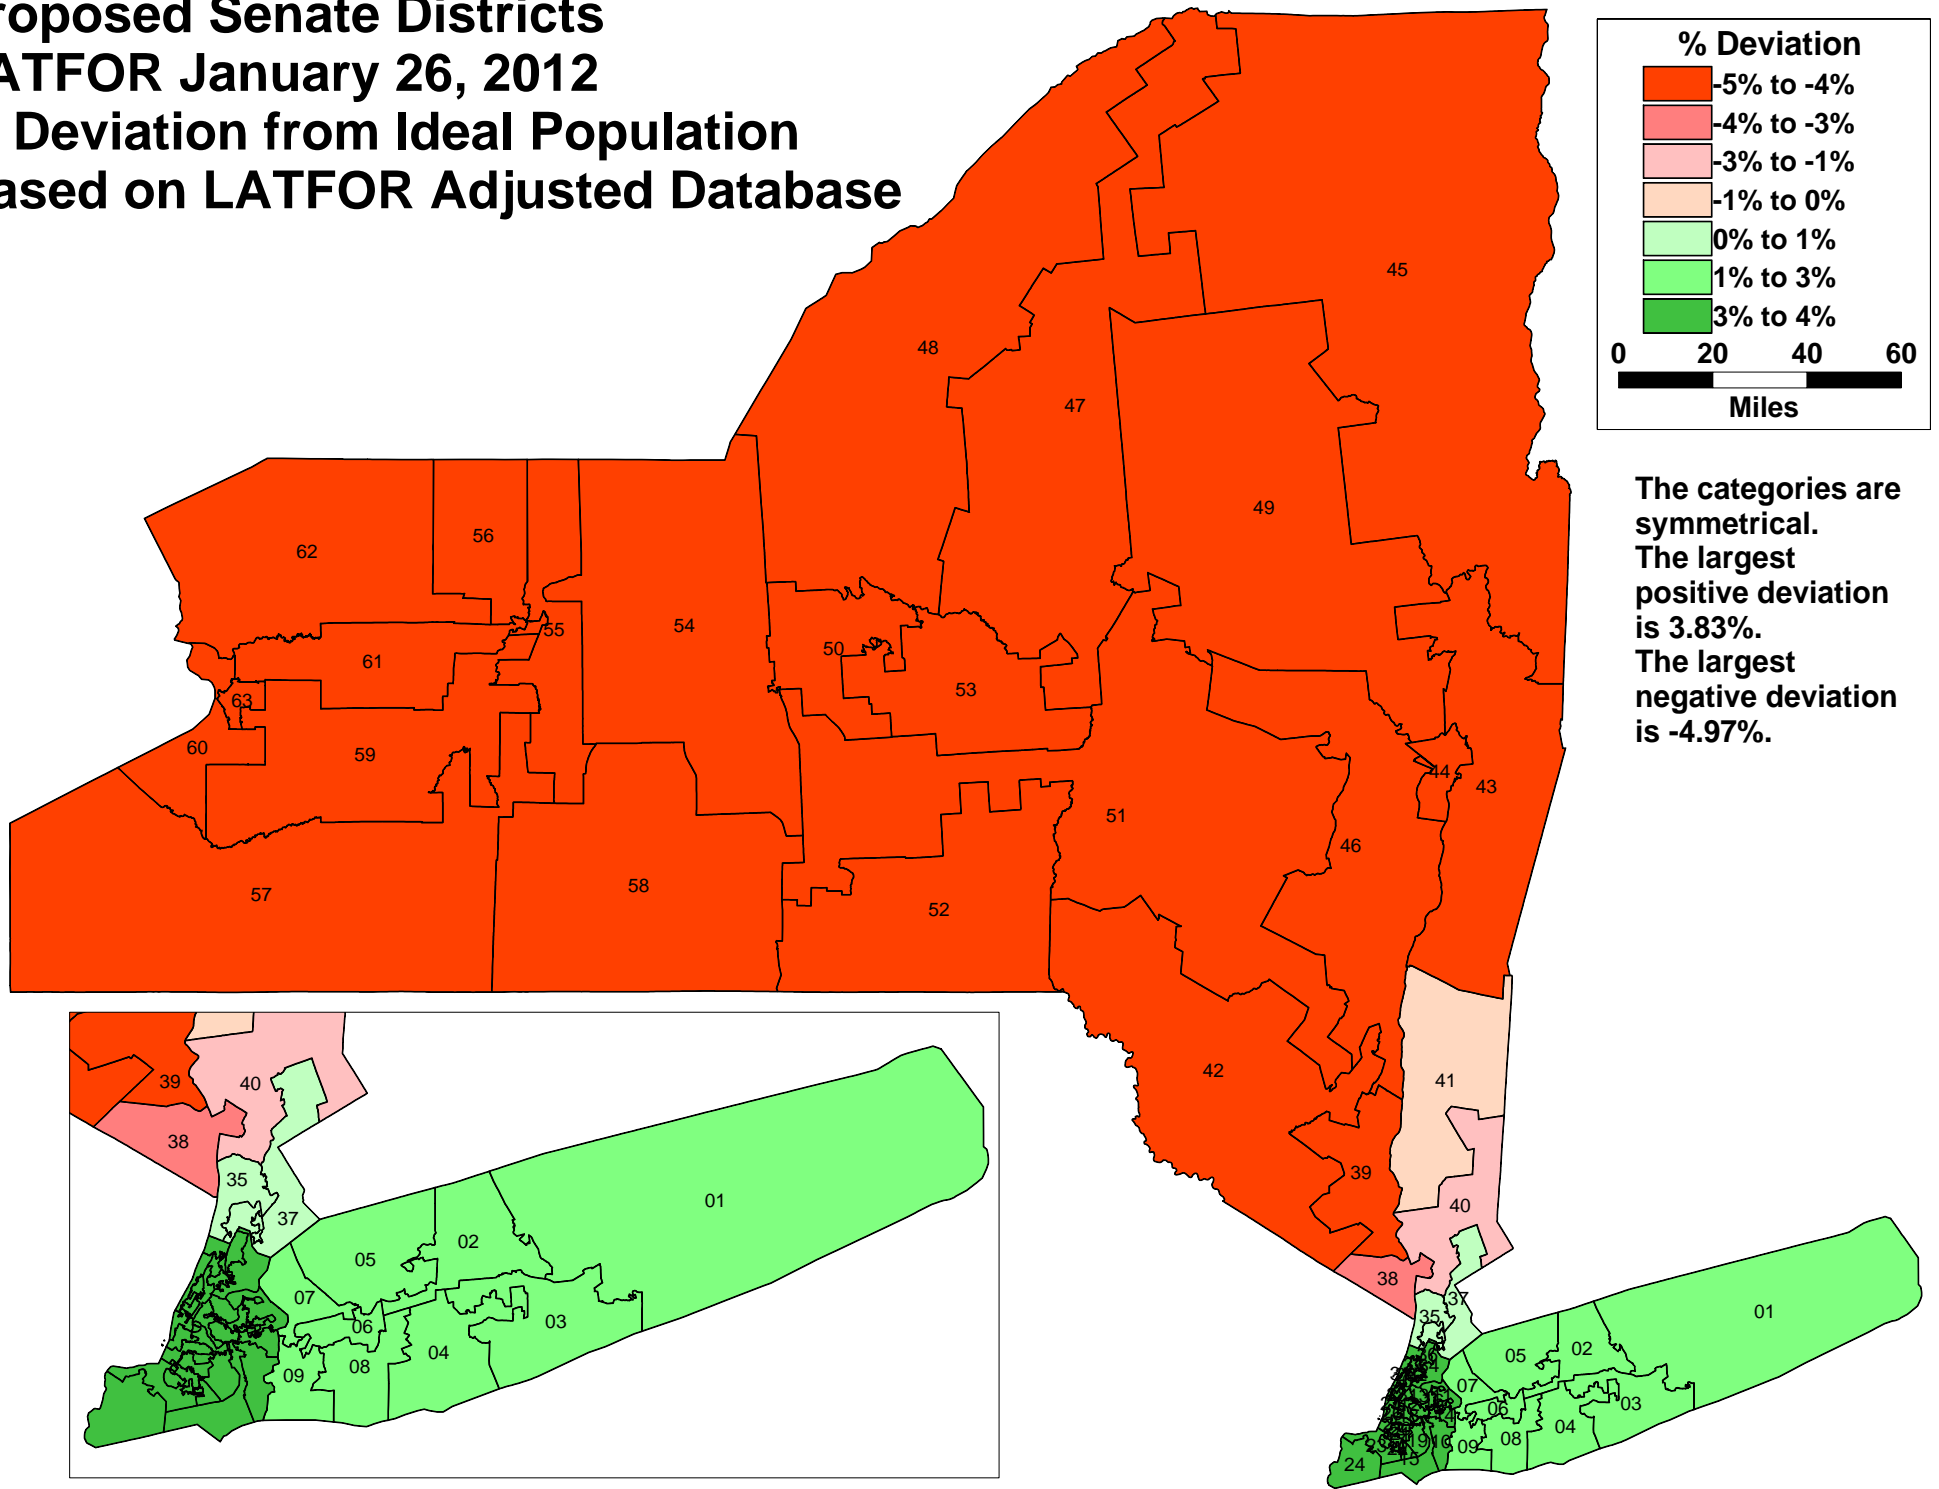

Proposed Senate Districts LATFOR January 26, 2012

% Deviation from Ideal Population Based on LATFOR Adjusted Database

Senate Alternative Revision (Feb. 12, 2012)

% Deviation from Ideal Population Based on LATFOR Adjusted Database